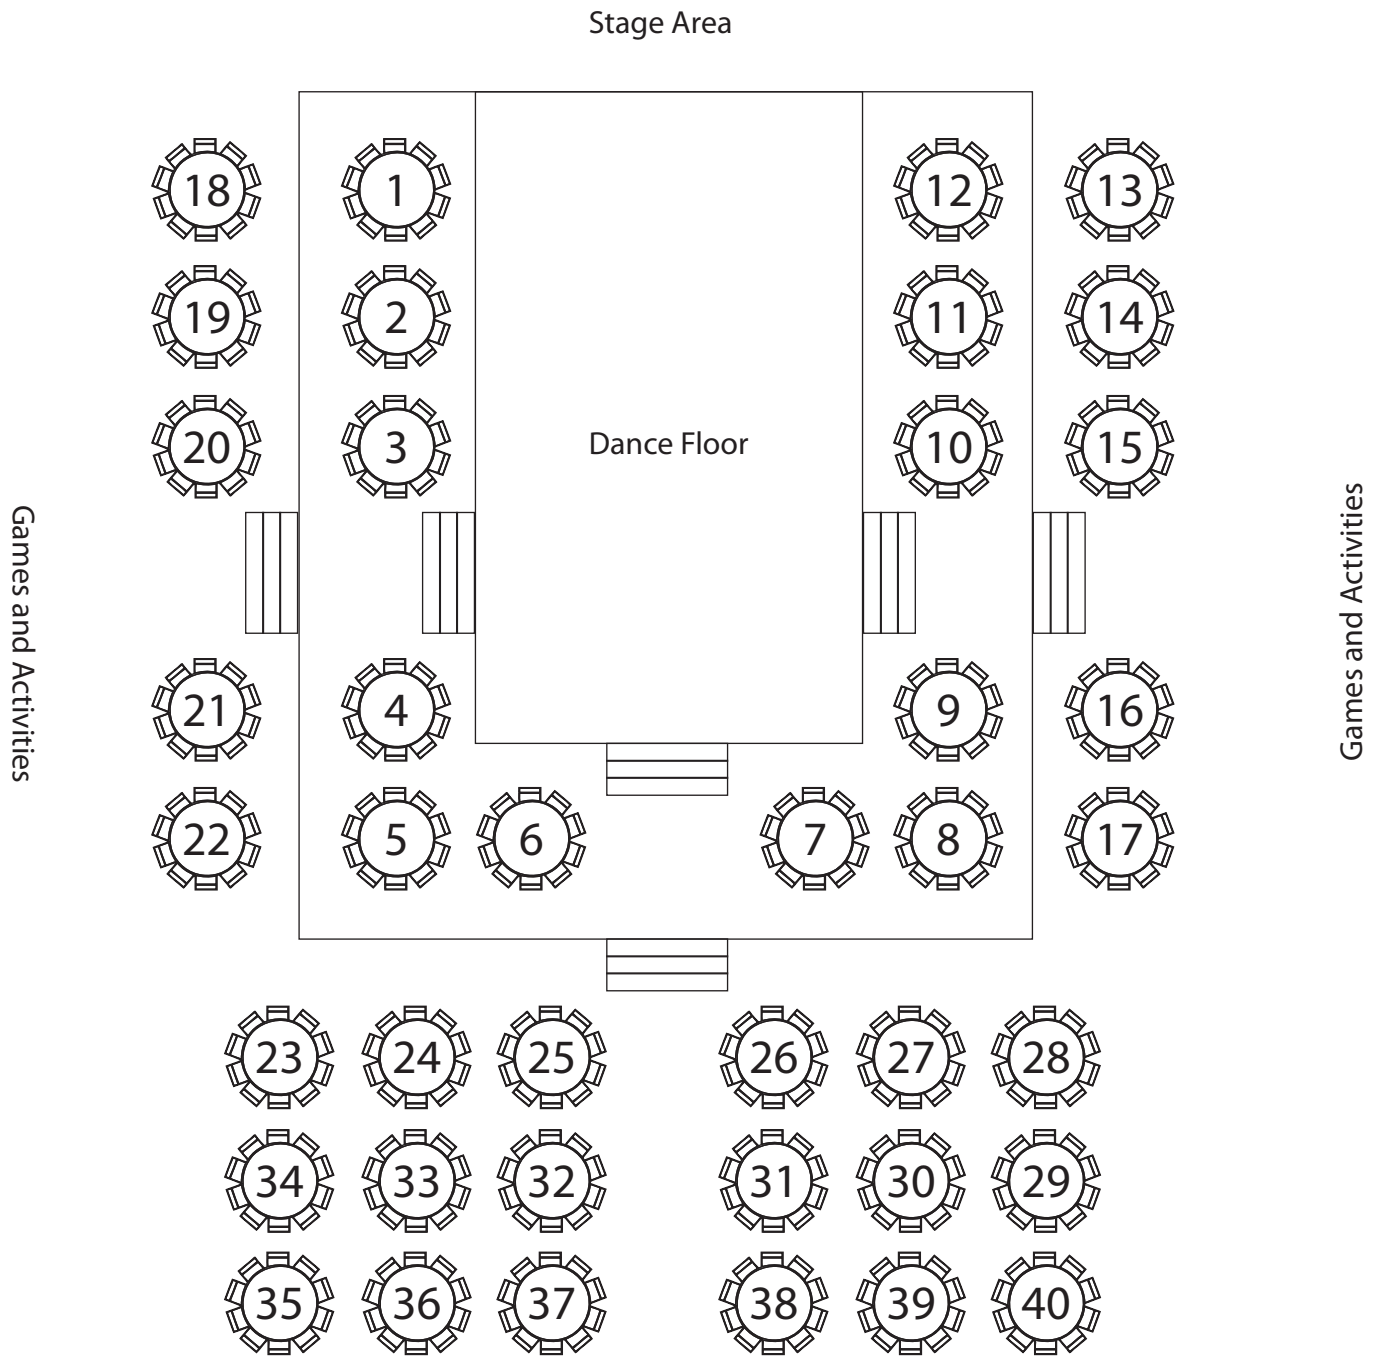

# Gemini Children's Theater Royal Ball 2016 Table Seating

Buffet

Tables 1 - 12 are full table sales and our Sponsorship Circle  
 Tables 13 - 40 are single ticket sales

Entrance