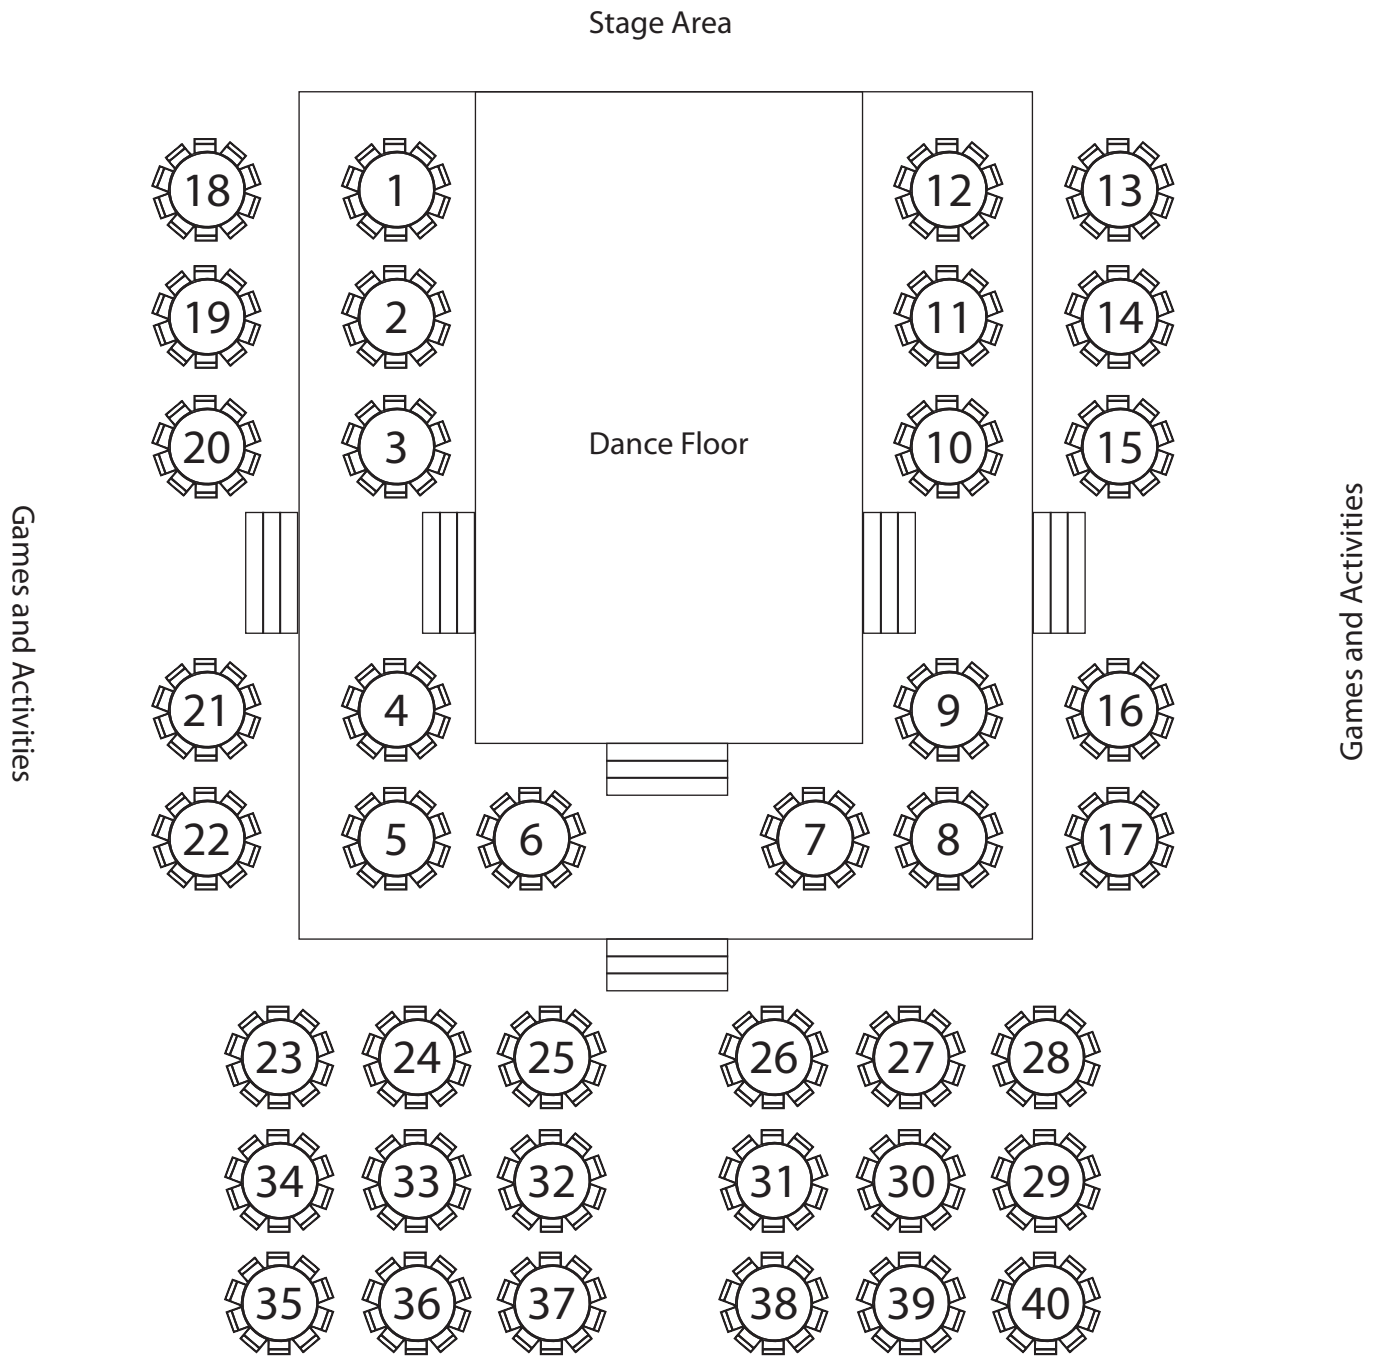

Gemini Children's Theater Royal Ball 2016 Table Seating

Buffet

Tables 1 - 12 are full table sales and our Sponsorship Circle
 Tables 13 - 40 are single ticket sales

Entrance